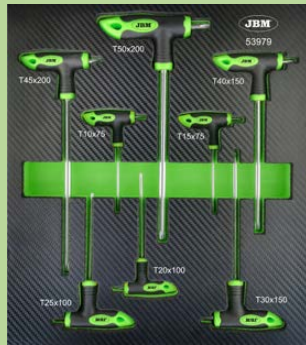

## SET OF 8 "T" SHAPED KEYS WITH ROUND-END

53979

0,99

10

Kg

11

T10x75,  
T15x75,  
T20x100,  
T25x100,  
T30x150,  
T40x150,  
T45x200,  
T50x200mm

## SET OF 8 "T" SHAPED KEYS WITH ROUND-END

53980

1,06

10

Kg

11

H2x100  
H2.5x100  
H3x100  
H4x150  
H5x150  
H6x200  
H8x200  
H10x200

## 9 PCS TORX SET

EXTRA LONG

53737

0,42

10

40

Kg

11